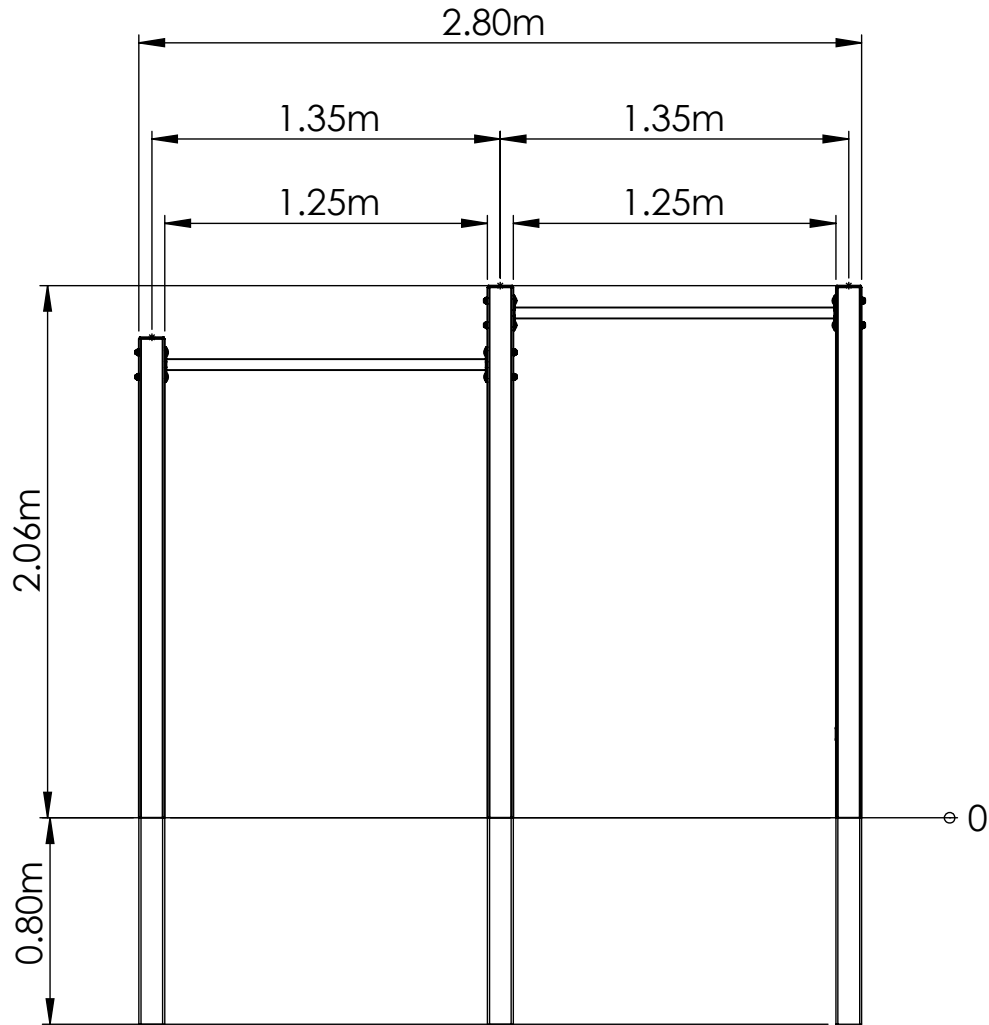

CC

1	Upright Post - Single 2.8		1x 100 x 100 x 2660	34.2kg
2	Upright Post - Single 2.6		1x 100 x 100 x 2862	31.9kg
3	Upright Post - Double 2.8		1x 100 x 100 x 2860	34.3kg
4	Pull Up Bar		2x 1250 x 66 x 135	4.1kg