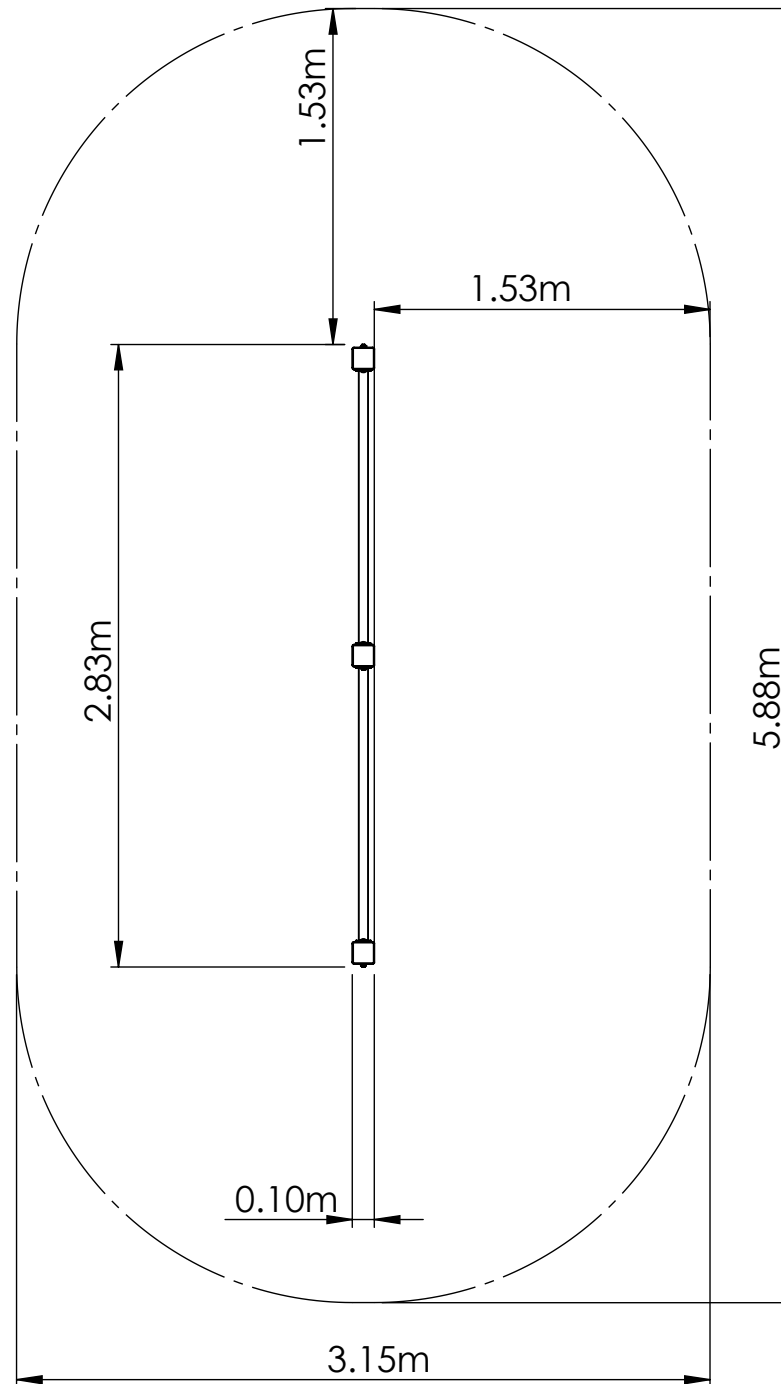

CC

1	Upright Post - Single 2.8		1x 100 x 100 x 2660	34.2kg
2	Upright Post - Single 2.6		1x 100 x 100 x 2862	31.9kg
3	Upright Post - Double 2.8		1x 100 x 100 x 2860	34.3kg
4	Pull Up Bar		2x 1250 x 66 x 135	4.1kg