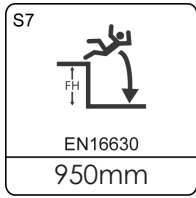

CC

1	Upright Post - Single 2.8		1x 100 x 100 x 2660	34.2kg
2	Upright Post - Single 2.6		1x 100 x 100 x 2862	31.9kg
3	Upright Post - Double 2.8		1x 100 x 100 x 2860	34.3kg
4	Pull Up Bar		2x 1250 x 66 x 135	4.1kg