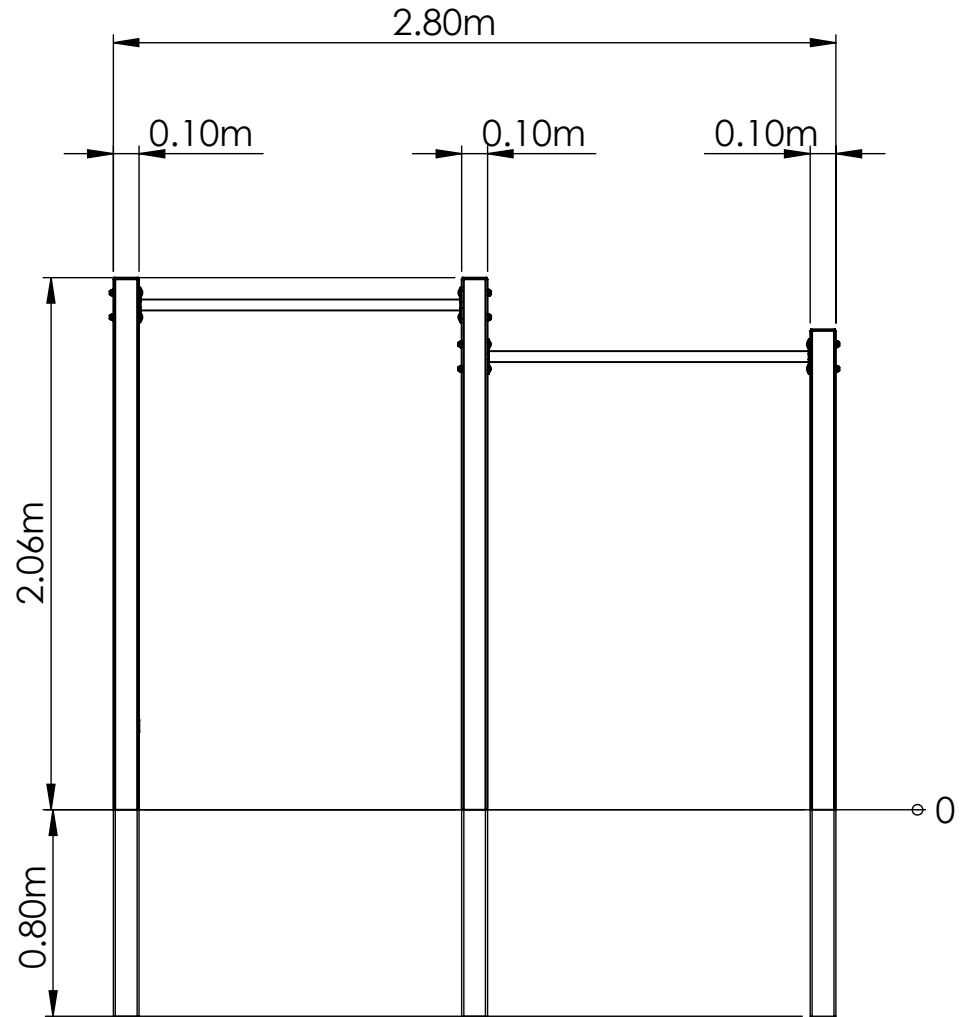

CC

1	Upright Post - Single 2.8		1x 100 x 100 x 2660	34.2kg
2	Upright Post - Single 2.6		1x 100 x 100 x 2862	31.9kg
3	Upright Post - Double 2.8		1x 100 x 100 x 2860	34.3kg
4	Pull Up Bar		2x 1250 x 66 x 135	4.1kg